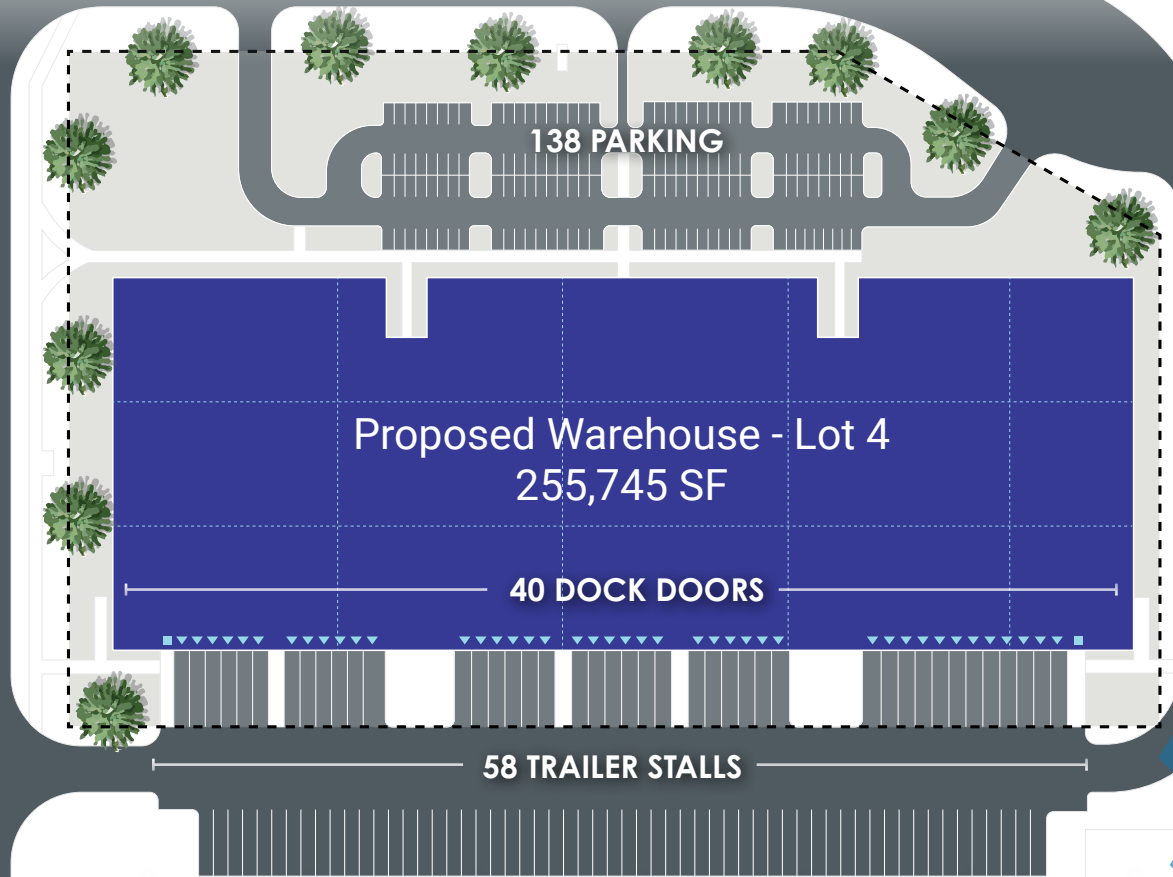

# SITE PLAN LOT 4

**255,745 SF**  
SIZE

**+/- 32.83**  
ACRES

**40**  
DOCK DOORS

**58**  
TRAILER STALLS

**1.45**  
TRAILER STALLS  
PER DOCK DOORS

**138**  
AUTO PARKS

**REAR-LOAD**  
CONFIGURATION

**5**  
INGRESS/EGRESS POINTS